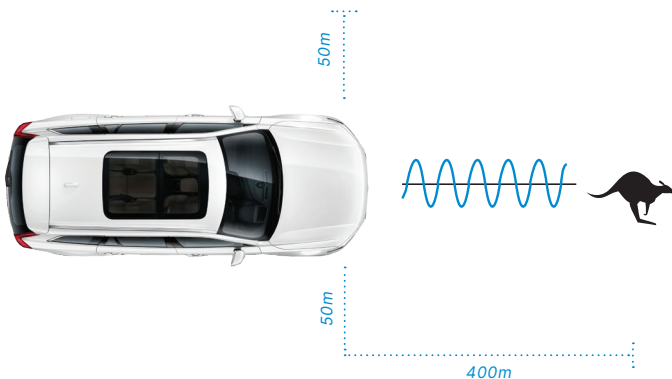

SAFETY SYSTEMS

CREATE A NO-GO ZONE WITH SHUROO

High Frequency Animal Deterrent System

GREAT COVERAGE

Alert nearby wildlife with your presence up to 400 metres away

HIGH QUALITY

Designed Aussie-tough for the harshest conditions and for the vast array of wildlife

DISCREET DESIGN

Light-weight, sleek design means it's discreetly fitted to your vehicles bumper

Assist in avoiding wildlife collision.

SHUROO ANIMAL DETERRENT

ShuRoo creates a unique high-frequency sound that is silent to humans but creates an extremely loud police siren type of alert to kangaroos. Any kangaroo in the ShuRoo range will be alerted to your approach and likely move in the opposite direction, or simply stay put where it is and watch you safely drive by. ShuRoo works to improve the awareness of both driver and animal to help avoid collisions or to help avoid accidents caused by sudden, uncontrolled swerving.

PRODUCT FEATURES

Comprehensive coverage

Helps reduce chance of collision

- Emits a unique pattern of high-frequency sound that can't be heard by humans but creates an extremely loud police siren type of alert to wildlife.
- Alerts wildlife of your presence up to 400 metres ahead and up to 50 metres either side of your car.
- Gives animals plenty of time to get out of the way, helping to reduce the road toll of our native wildlife.
- Works day and night, rain or shine with 24-7 protection.
- Withstands the toughest of driving environments. Insects, dirt and weather will not affect ShuRoo's performance.
- Designed Aussie-tough for the harshest conditions.
- Helps protect drivers and passengers from injury, avoiding downtime losses and costly insurance claims.
- It's light-weight, sleek design means it sits discreetly within your front bumper.
- Helps dramatically reduce the chance of a collision, and your car being written off.
- Professionally installed by a trained technician.
- Comes with a 3 year nationwide warranty*.